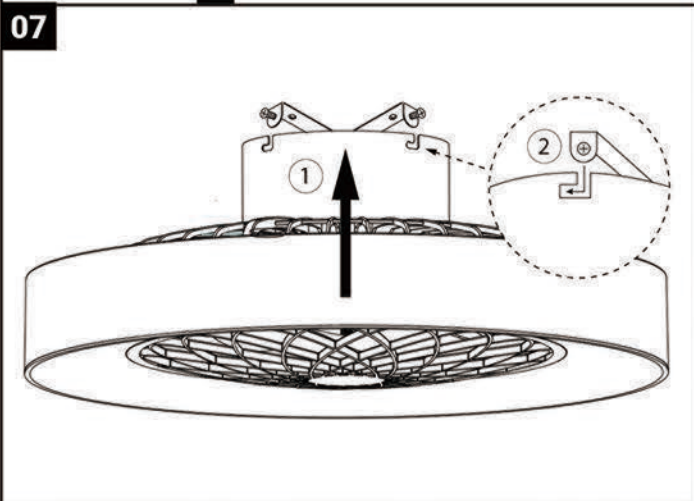

rabalux®

Art: 5419

LED MAX: 50W

220-240V~AC 50/60Hz

Remote control

Memory function