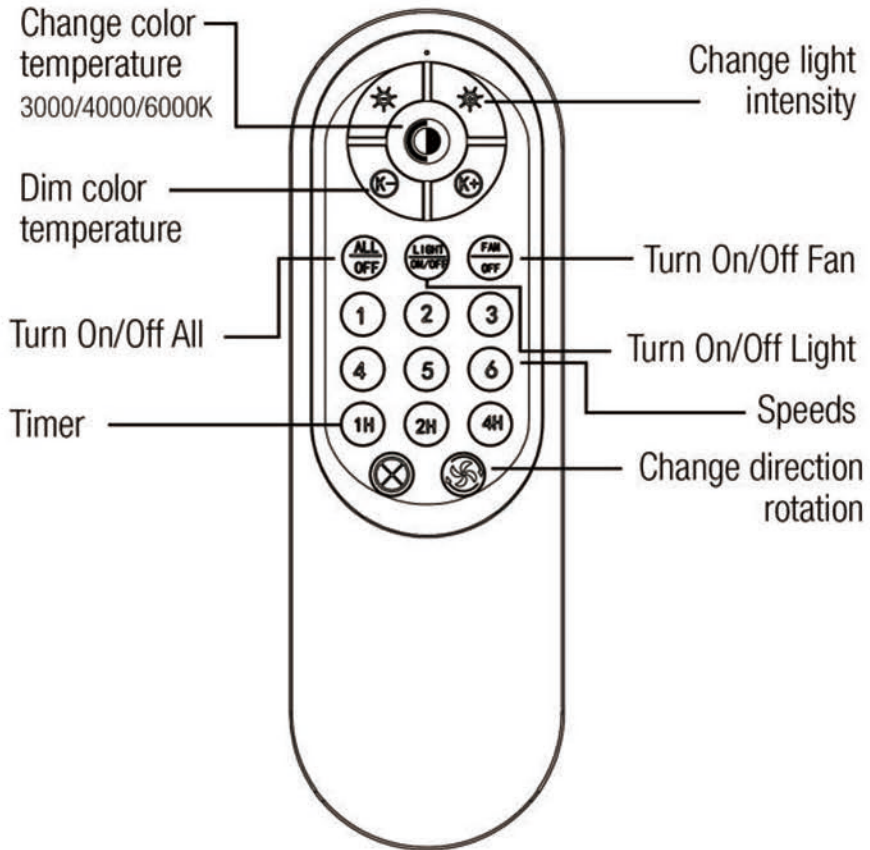

rabalux®

Art: 5419

LED MAX: 50W

220-240V~AC 50/60Hz

Remote control

Memory function