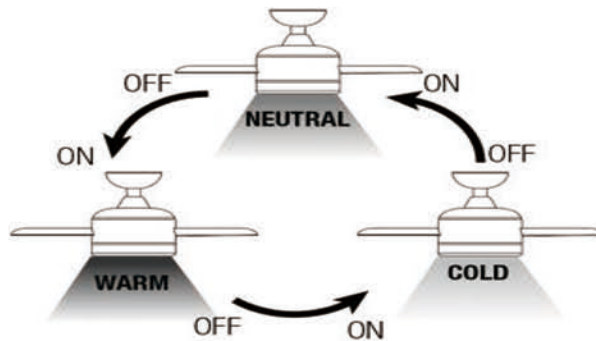

rabalux®

Art: 5419

LED MAX: 50W

220-240V~AC 50/60Hz

Remote control

Memory function