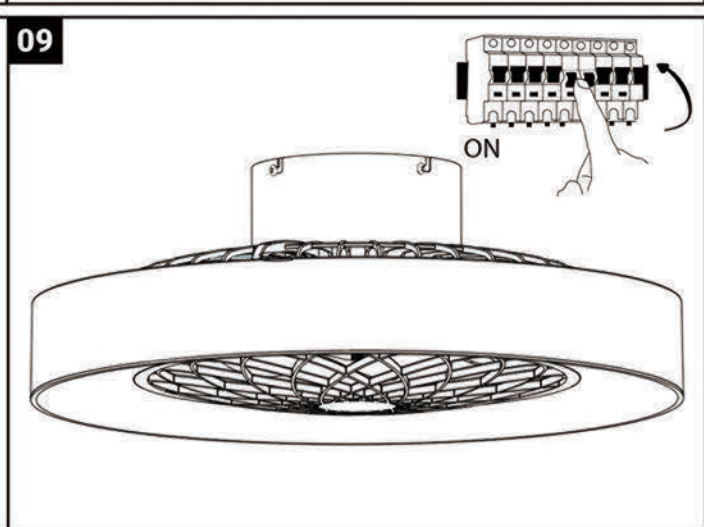

rabalux®

Art: 5419

LED MAX: 50W

220-240V~AC 50/60Hz

Remote control

Memory function