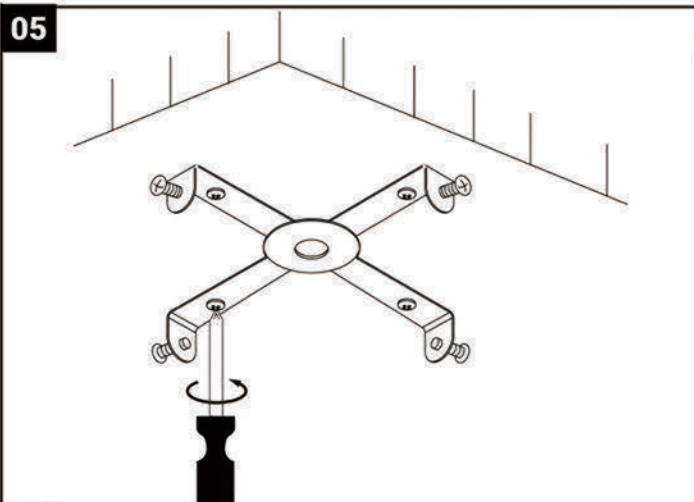

rabalux®

Art: 5419

LED MAX: 50W

220-240V~AC 50/60Hz

Remote control

Memory function