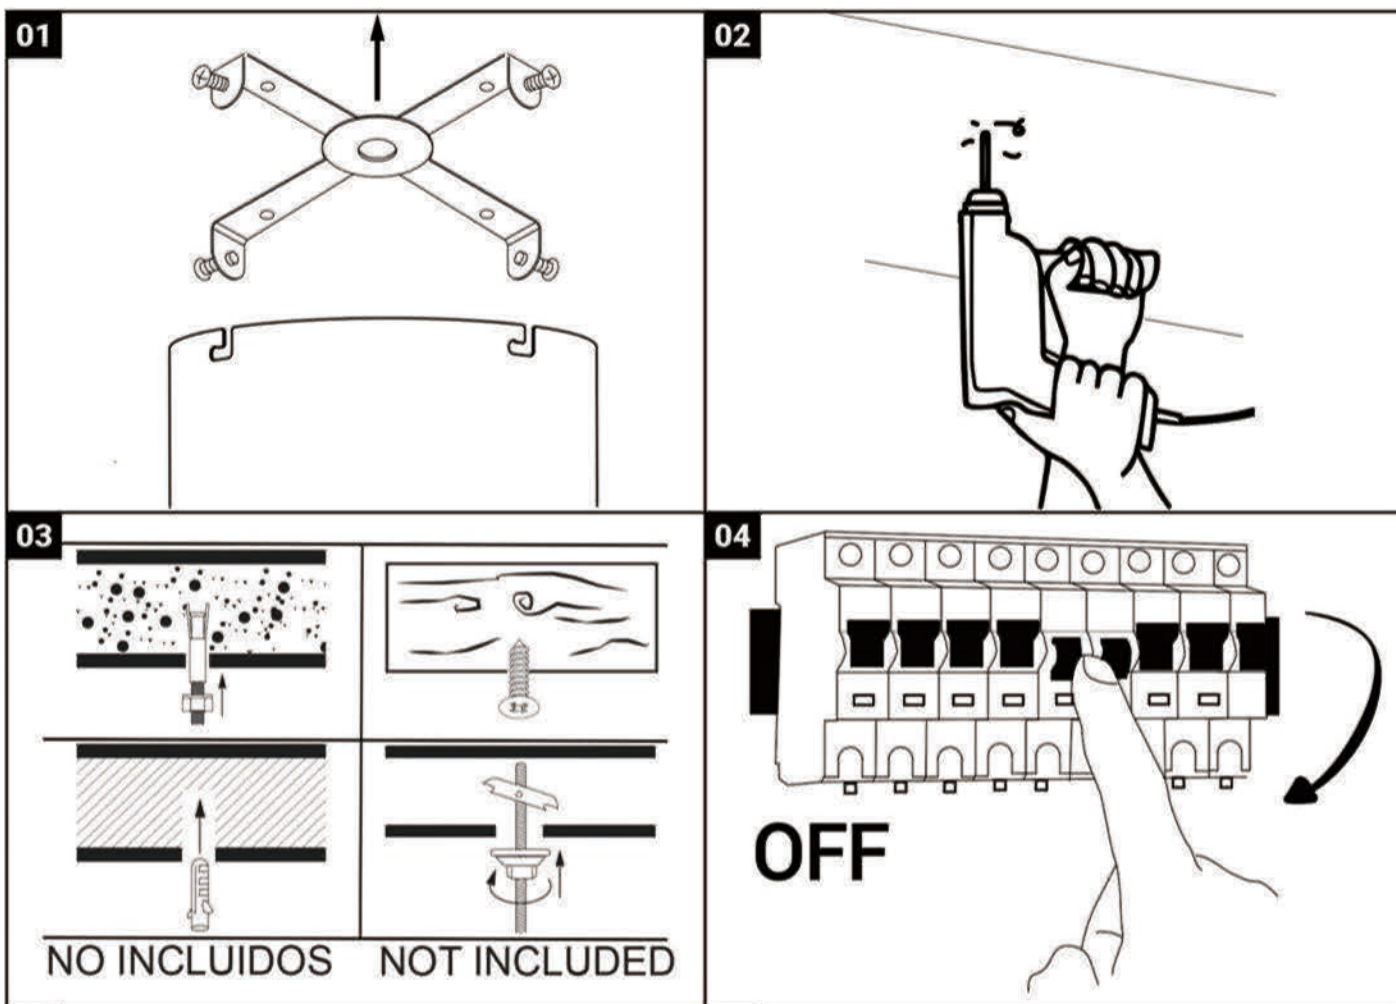

rabalux®

Art: 5419

LED MAX: 50W

220-240V~AC 50/60Hz

Remote control

Memory function