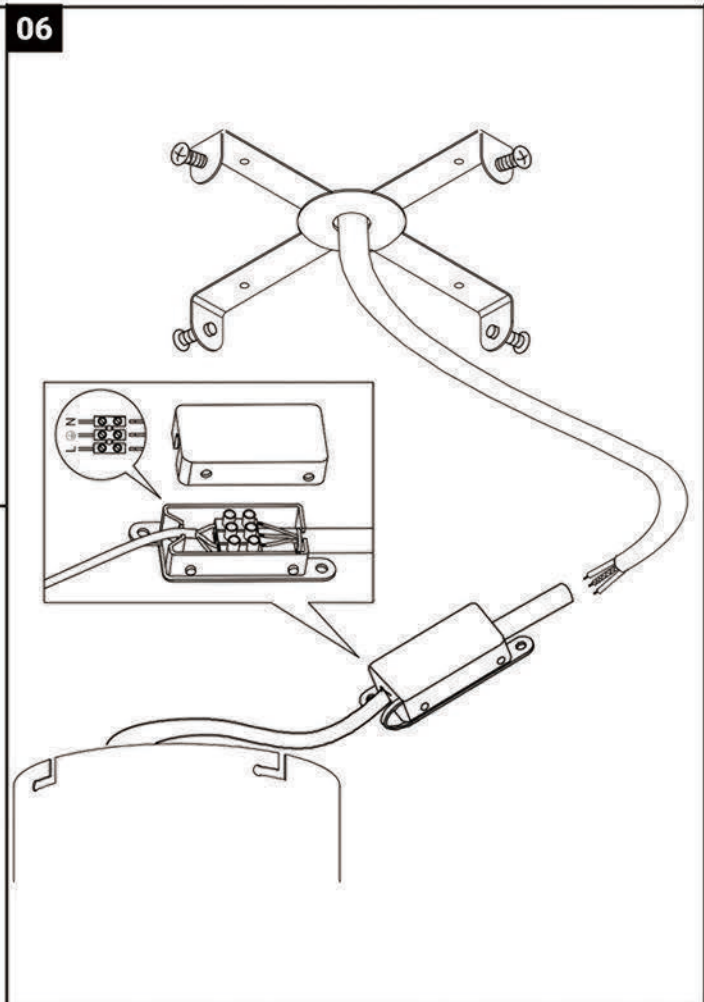

rabalux®

Art: 5419

LED MAX: 50W

220-240V~AC 50/60Hz

Remote control

Memory function